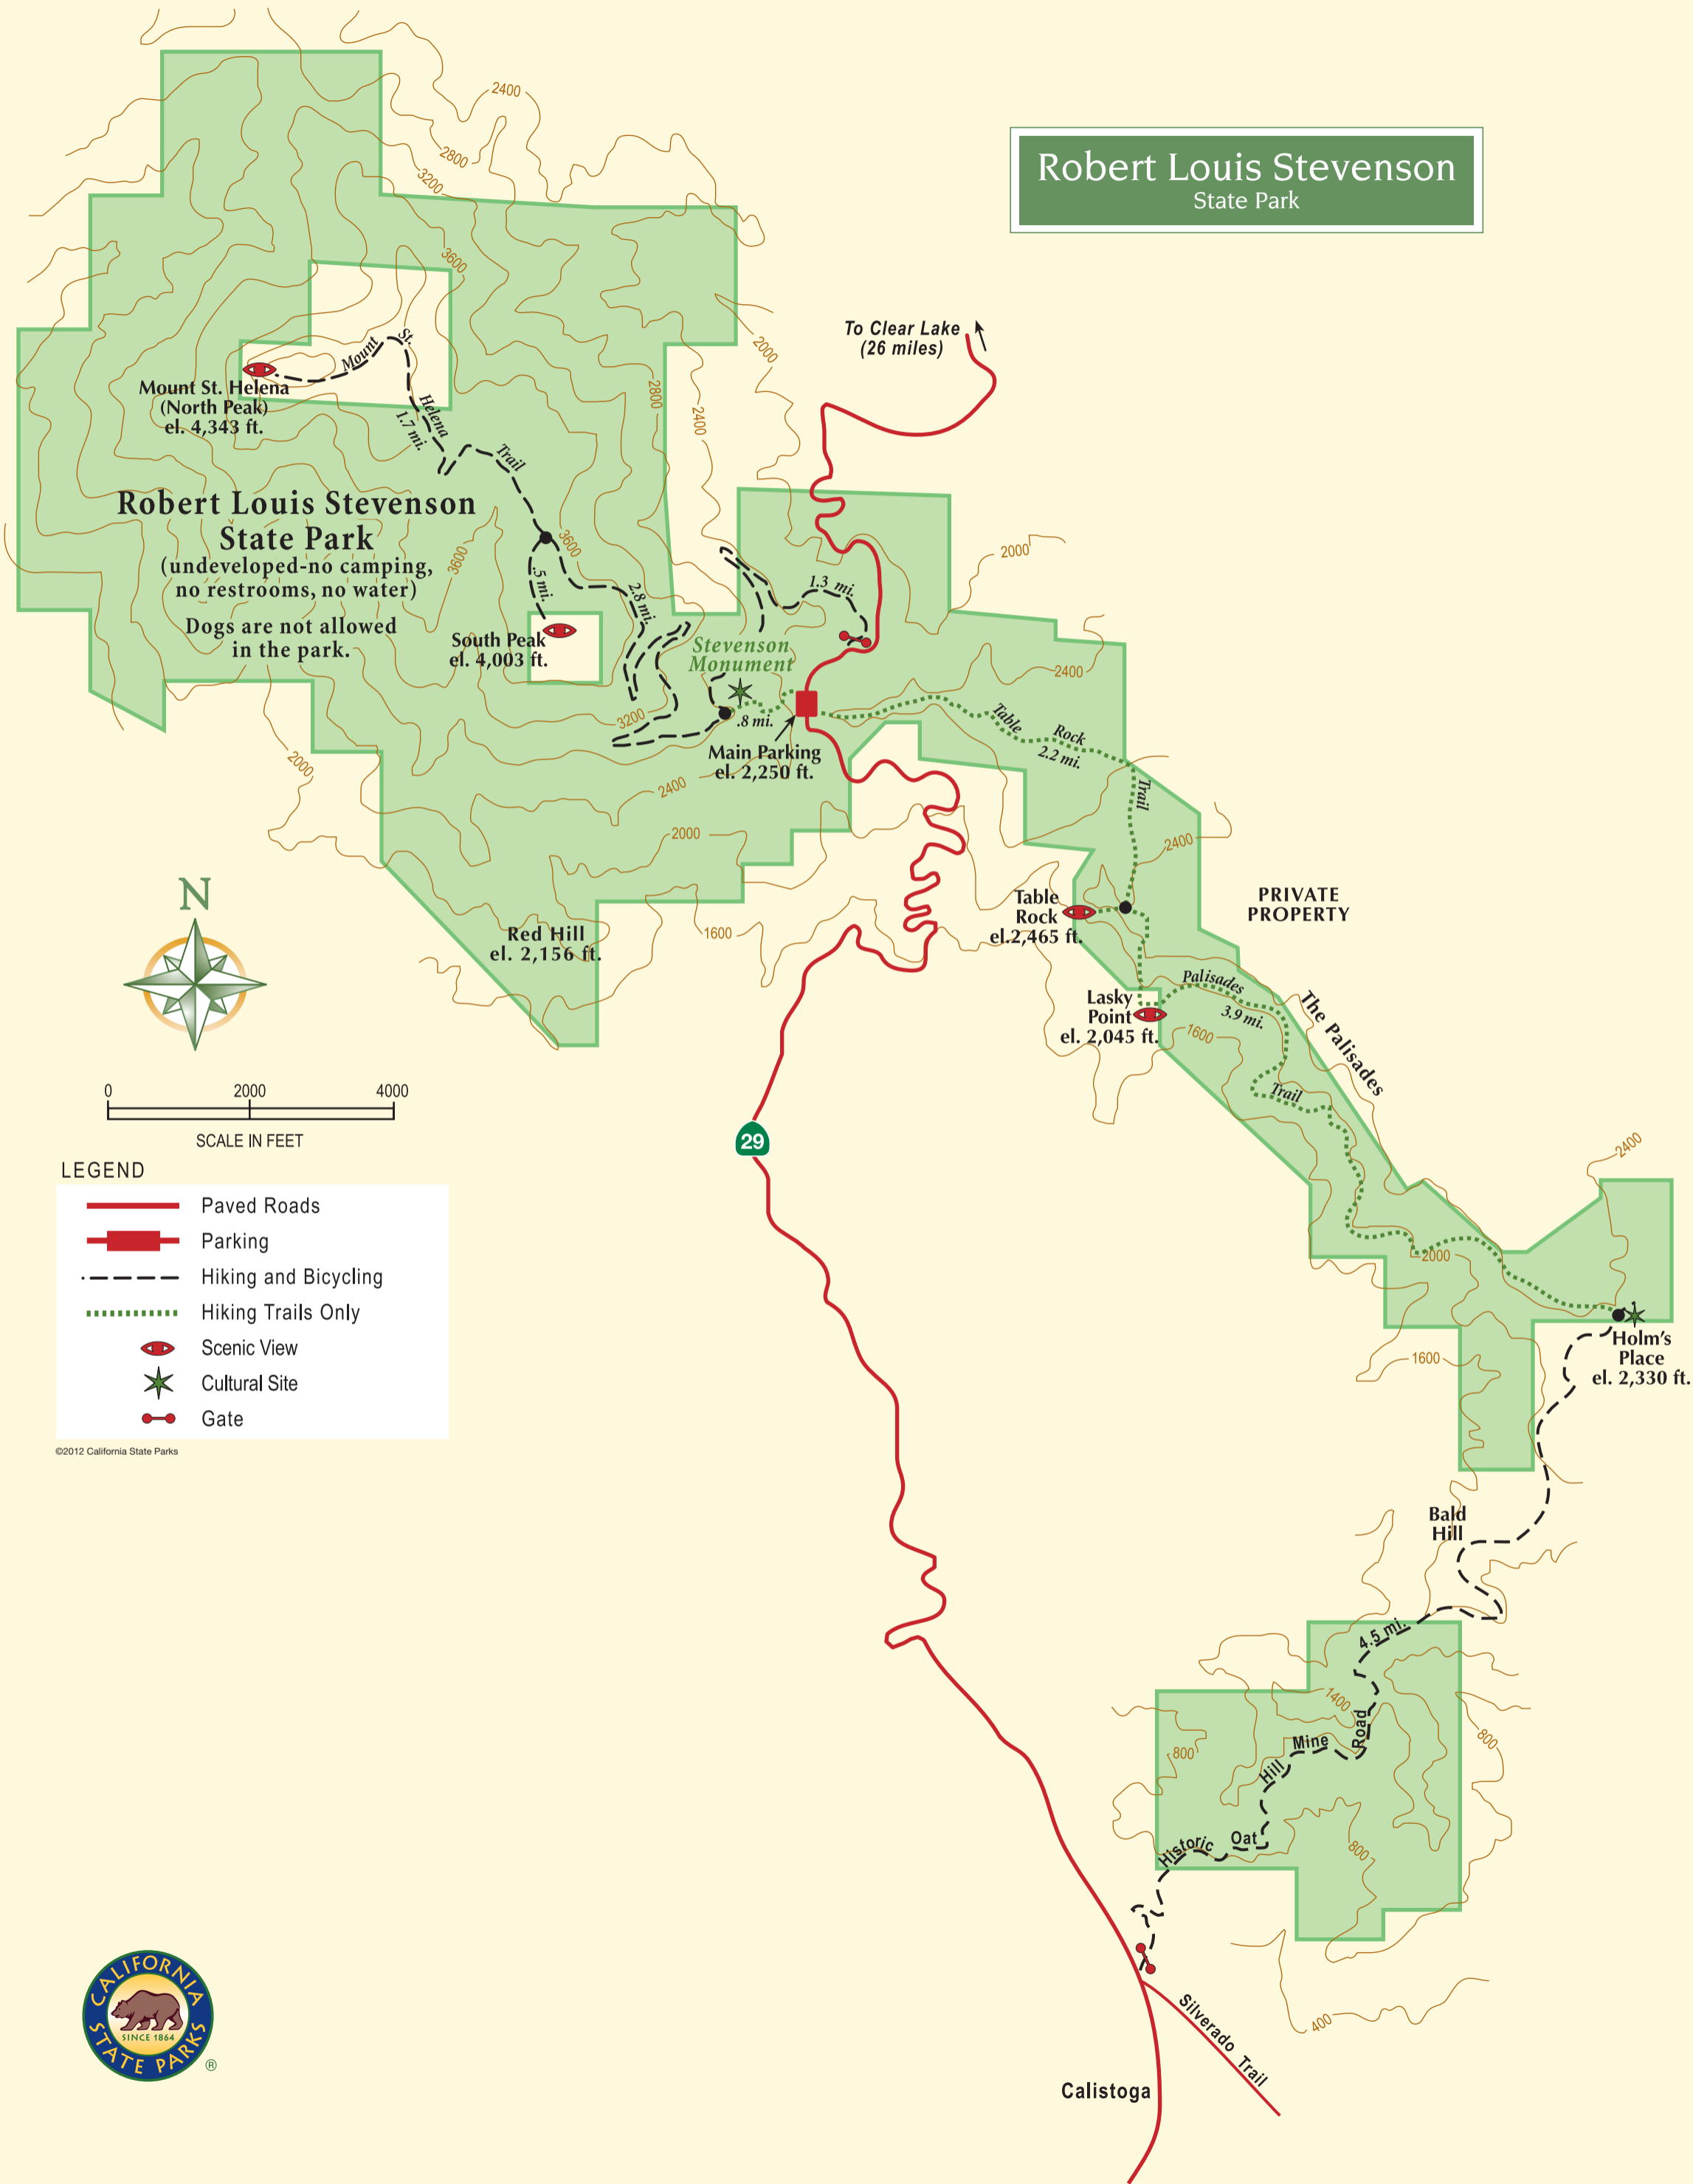

Robert Louis Stevenson State Park

LEGEND

- Paved Roads
- Parking
- Hiking and Bicycling
- Hiking Trails Only
- Scenic View
- Cultural Site
- Gate

©2012 California State Parks

Calistoga